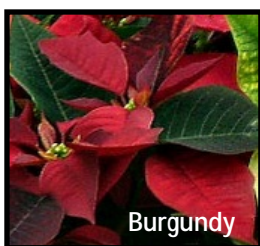

### 2018 Poinsettia Availability

Key: **N/A**-not grown **0**-sold out

<-----Pot Covers Available For These Sizes----->

Size	1 plant 4.25" pot	1 plant 5.5" pot	1 plant 6.5" pot	2 plants 7.5" pot	3 plants 8.5" pot	5 plants 10" pot	8 plants Basket
Burgundy	N/A	4	0	4	1	N/A	N/A
Ice Crystals	74	28	53	26	4	N/A	N/A
Jingle Bells	177	58	0	33	16	N/A	N/A
Marble	44	21	11	N/A	N/A	N/A	N/A
Peppermint Ruffles	27	0	0	4	0	N/A	N/A
Pink	56	5	0	5	1	0	N/A
Red	302	133	108	5	3	0	2
Red and White	N/A	N/A	N/A	N/A	N/A	N/A	3
Tri- color	N/A	N/A	N/A	N/A	0	0	2
White	64	22	34	0	7	0	1
Winter Rose Red	N/A	N/A	N/A	N/A	N/A	N/A	N/A

**What is:**

- Ice Crystals**- Cream with raspberry speckles. Gets more raspberry color as time passes.
- Jingle Bells**- Any speckled combination of red, pink and or white.
- Marble**- Creamy poinsettia with pink centers
- Peppermint Ruffles**-Salmon in color with slightly ruffled leaves
- Red and White**- Red plants and white plants combined in a pot.
- Tri-color**-A combination of pink, white & red plants in the pot.
- Winter Rose Red**- Has the look of an open old fashion rose. Not available 2018.