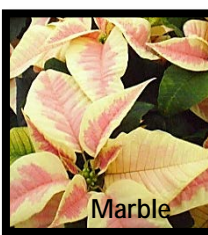

### 2018 Poinsettia Availability

Key: **N/A**-not grown **0**-sold out

<-----Pot Covers Available For These Sizes----->

Size	1 plant 4.25" pot	1 plant 5.5" pot	1 plant 6.5" pot	2 plants 7.5" pot	3 plants 8.5" pot	5 plants 10" pot	8 plants Basket
Burgundy	N/A	4	0	4	1	N/A	N/A
Ice Crystals	74	28	53	26	4	N/A	N/A
Jingle Bells	177	58	0	33	16	N/A	N/A
Marble	44	21	11	N/A	N/A	N/A	N/A
Peppermint Ruffles	27	0	0	4	0	N/A	N/A
Pink	56	5	0	5	1	0	N/A
Red	302	133	108	5	3	0	2
Red and White	N/A	N/A	N/A	N/A	N/A	N/A	3
Tri- color	N/A	N/A	N/A	N/A	0	0	2
White	64	22	34	0	7	0	1
Winter Rose Red	N/A	N/A	N/A	N/A	N/A	N/A	N/A

**What is:**

- Ice Crystals**- Cream with raspberry speckles. Gets more raspberry color as time passes.
- Jingle Bells**- Any speckled combination of red, pink and or white.
- Marble**- Creamy poinsettia with pink centers
- Peppermint Ruffles**-Salmon in color with slightly ruffled leaves
- Red and White**- Red plants and white plants combined in a pot.
- Tri-color**-A combination of pink, white & red plants in the pot.
- Winter Rose Red**- Has the look of an open old fashion rose. Not available 2018.