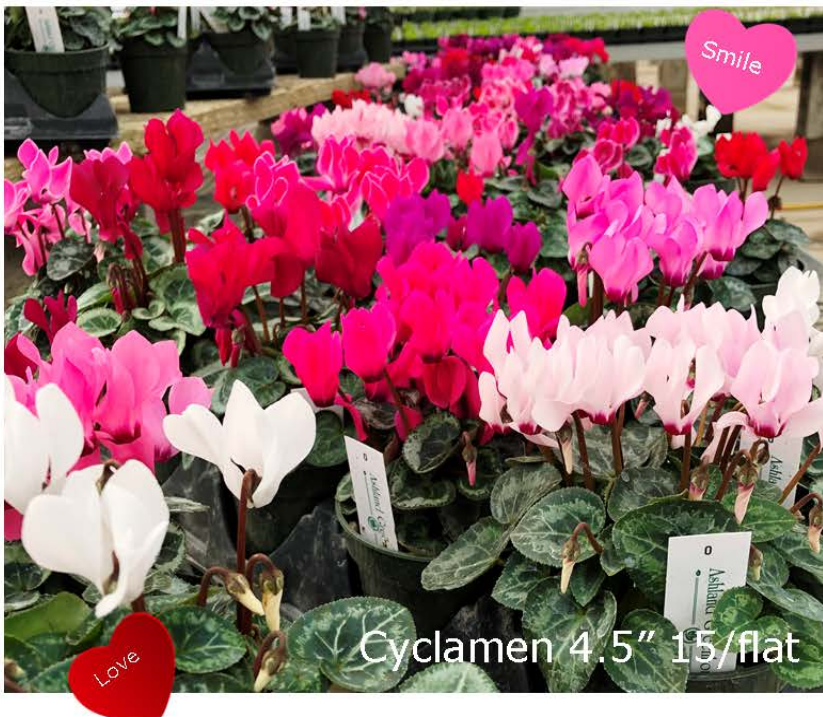

Hot Picks

Primrose 4" 18/flat

Viola 8/6 packs

Primrose Bowl 10"

Cyclamen 4.5" 15/flat

Bellis 4" 18/flat

Veggies 8/6 packs

 **ASHLAND**
GREENHOUSES